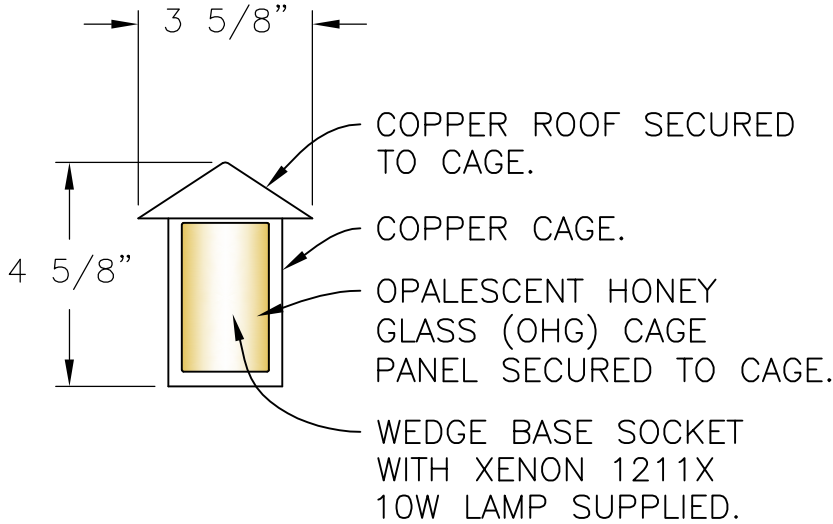

4 X 4 (3 1/2" X 3 1/2")
WOOD DECK POST SHOWN
BUT NOT SUPPLIED.

WEDGE BASE SOCKET WITH
6 FEET OF 18 GAUGE
SPT1-W LOW VOLTAGE
CABLE AND CONNECTOR.

REAR VIEW OF COPPER
MOUNTING PLATE.
TO RELAMP, SLIDE ROOF AND
CAGE ASSEMBLY UP AND
OFF OF MOUNTING PLATE.

*(2) STAINLESS STEEL PHILLIPS
PAN HEAD TAPPING SCREWS X
3/4" LONG SUPPLIED FOR
MOUNTING POST LIGHT.

FINISH: COPPER.

POST LIGHT WILL BE PREWIRED AND TESTED.
ALL ELECTRICAL COMPONENTS ARE U.L. LISTED.
ALL MOUNTING HARDWARE IS SUPPLIED.