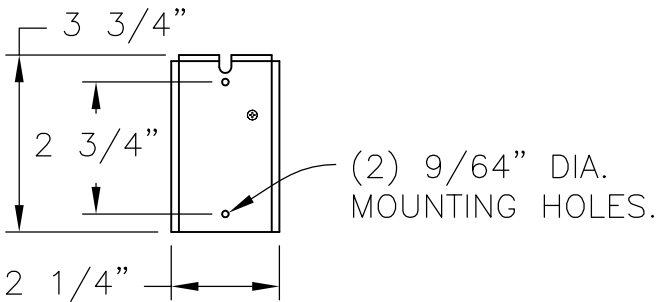

4 X 4 (3 1/2" X 3 1/2")
WOOD DECK POST SHOWN
BUT NOT SUPPLIED.

WEDGE BASE SOCKET WITH
6 FEET OF 18 GAUGE
SPT1-W LOW VOLTAGE
CABLE AND CONNECTOR.

REAR VIEW OF COPPER
MOUNTING PLATE.
TO RELAMP, SLIDE ROOF AND
CAGE ASSEMBLY UP AND
OFF OF MOUNTING PLATE.

*(2) STAINLESS STEEL PHILLIPS
PAN HEAD TAPPING SCREWS X
3/4" LONG SUPPLIED FOR
MOUNTING POST LIGHT.

FINISH: COPPER.

POST LIGHT WILL BE PREWIRED AND TESTED.
ALL ELECTRICAL COMPONENTS ARE U.L. LISTED.
ALL MOUNTING HARDWARE IS SUPPLIED.

Drawing for illustration only - scale approximate

HEIGHT	4 5/8"	APPROVAL SIGNATURE:		TITLE:	
WIDTH	3 5/8"			TERRALIGHT LOW VOLTAGE POST LIGHT	
PROJECTION	1 3/4"	FINISH:	350 KINDIG LANE HANOVER PA 17331 PH: (717) 632-6464 - FAX: (717) 632-5039	SCALE:	DATE:
TOP TO OUTLET	1 1/4"	PANELS:		1=4	09/24/08
		OPTIONS:		DWG BY:	DWG. NO.
				RSN	DLC280