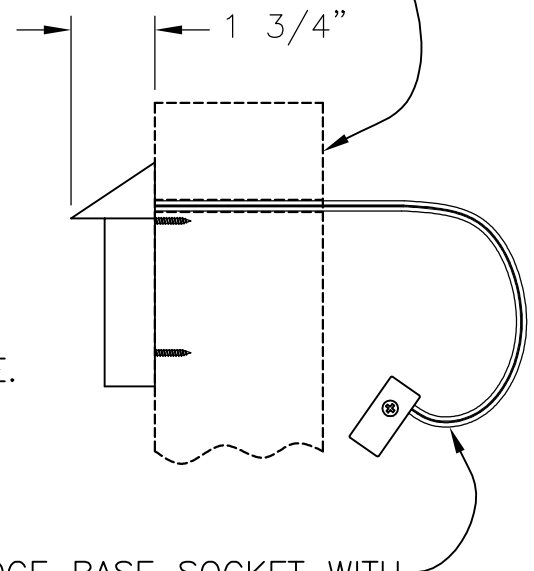

4 X 4 (3 1/2" X 3 1/2")
WOOD DECK POST SHOWN
BUT NOT SUPPLIED.

WEDGE BASE SOCKET WITH
6 FEET OF 18 GAUGE
SPT1-W LOW VOLTAGE
CABLE AND CONNECTOR.

REAR VIEW OF COPPER
MOUNTING PLATE.
TO RELAMP, SLIDE ROOF AND
CAGE ASSEMBLY UP AND
OFF OF MOUNTING PLATE.

*(2) STAINLESS STEEL PHILLIPS
PAN HEAD TAPPING SCREWS X
3/4" LONG SUPPLIED FOR
MOUNTING POST LIGHT.

FINISH: COPPER.

POST LIGHT WILL BE PREWIRED AND TESTED.
ALL ELECTRICAL COMPONENTS ARE U.L. LISTED.
ALL MOUNTING HARDWARE IS SUPPLIED.

Drawing for illustration only - scale approximate

HEIGHT	4 5/8"	APPROVAL SIGNATURE:		TITLE:	
WIDTH	3 5/8"			TERRALIGHT LOW VOLTAGE POST LIGHT	
PROJECTION	1 3/4"	FINISH:	350 KINDIG LANE HANOVER PA 17331 PH: (717) 632-6464 - FAX: (717) 632-5039	SCALE:	DATE:
TOP TO OUTLET	1 1/4"	PANELS:		1=4	09/24/08
		OPTIONS:		DWG BY:	DWG. NO.
				RSN	DLC280