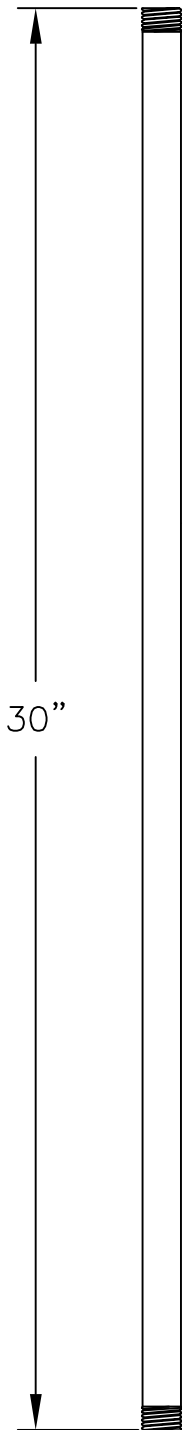

7/8" O.D. → ○ ←

1/2" SCH. 40 ALUMINUM  
PIPE, THREADED 1/2" NPS  
BOTH ENDS.

30"

Drawing for illustration only - scale approximate

HEIGHT	30"
WIDTH	7/8" O.D.
PROJECTION	
TOP TO OUTLET	

  
350 KINDIG LANE HANOVER PA 17331  
PH: (717) 632-6464 - FAX: (717) 632-5039

TITLE: TERRALIGHT  
30" LONG  
THREADED  
GARDEN PIPE

SCALE: 1=4  
DATE: 02/21/05  
DWG BY: JEK

DWG. NO. 6393-1